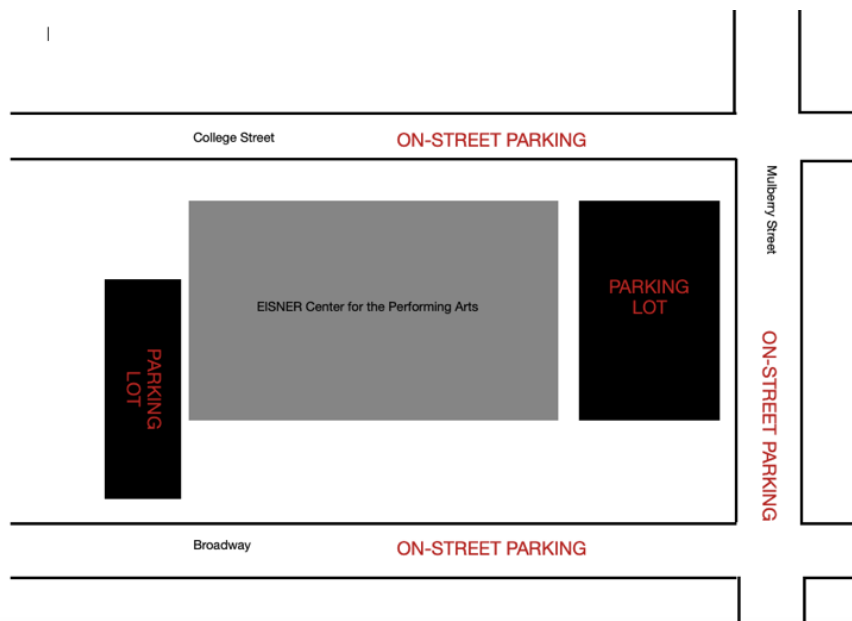

Parking is plentiful and completely free on campus. (In the summers, even lots that say they are for students are open to all.) A large parking lot is adjacent to BMCA CONFERENCE CENTRAL, the Eisner Performing Arts Center and no parking permit is required. There is also on-street parking on three sides of the building and a narrow lot on the fourth side.

BODY-MIND CENTERING®
association, inc.

35th Annual BMCA Conference
June 22-26 2022

Denison University, Ohio
in person & online

The Columbus Airport (CMH) is 25 miles from Denison. Taxis and Ubers are readily available at the airport: [Taxis & Rideshare \(flycolumbus.com\)](https://www.flycolumbus.com)

Closer to the conference, BMCA will send an inquiry for two ways site registrants can connect with others regarding travel:

- 1) "Columbus Airport to Granville"
- 2) "Cars & Passengers to Granville"

Ways to identify others with similar travel needs. If connections can be made, attendees are asked to take responsibility for making these arrangements among themselves.

A return home ride share board will be posted onsite at Conference Registration during the conference.